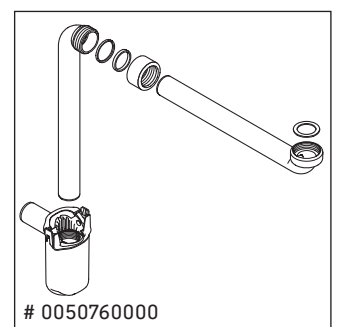

XBase

XB 6030

Mounting instructions

ME by Starck # 233663

Instructions for use

The bathroom furniture range complies with the standards and guidelines applicable at the time of delivery and is designed for use in bathrooms. Direct contact with water should be avoided, for example, when showering.