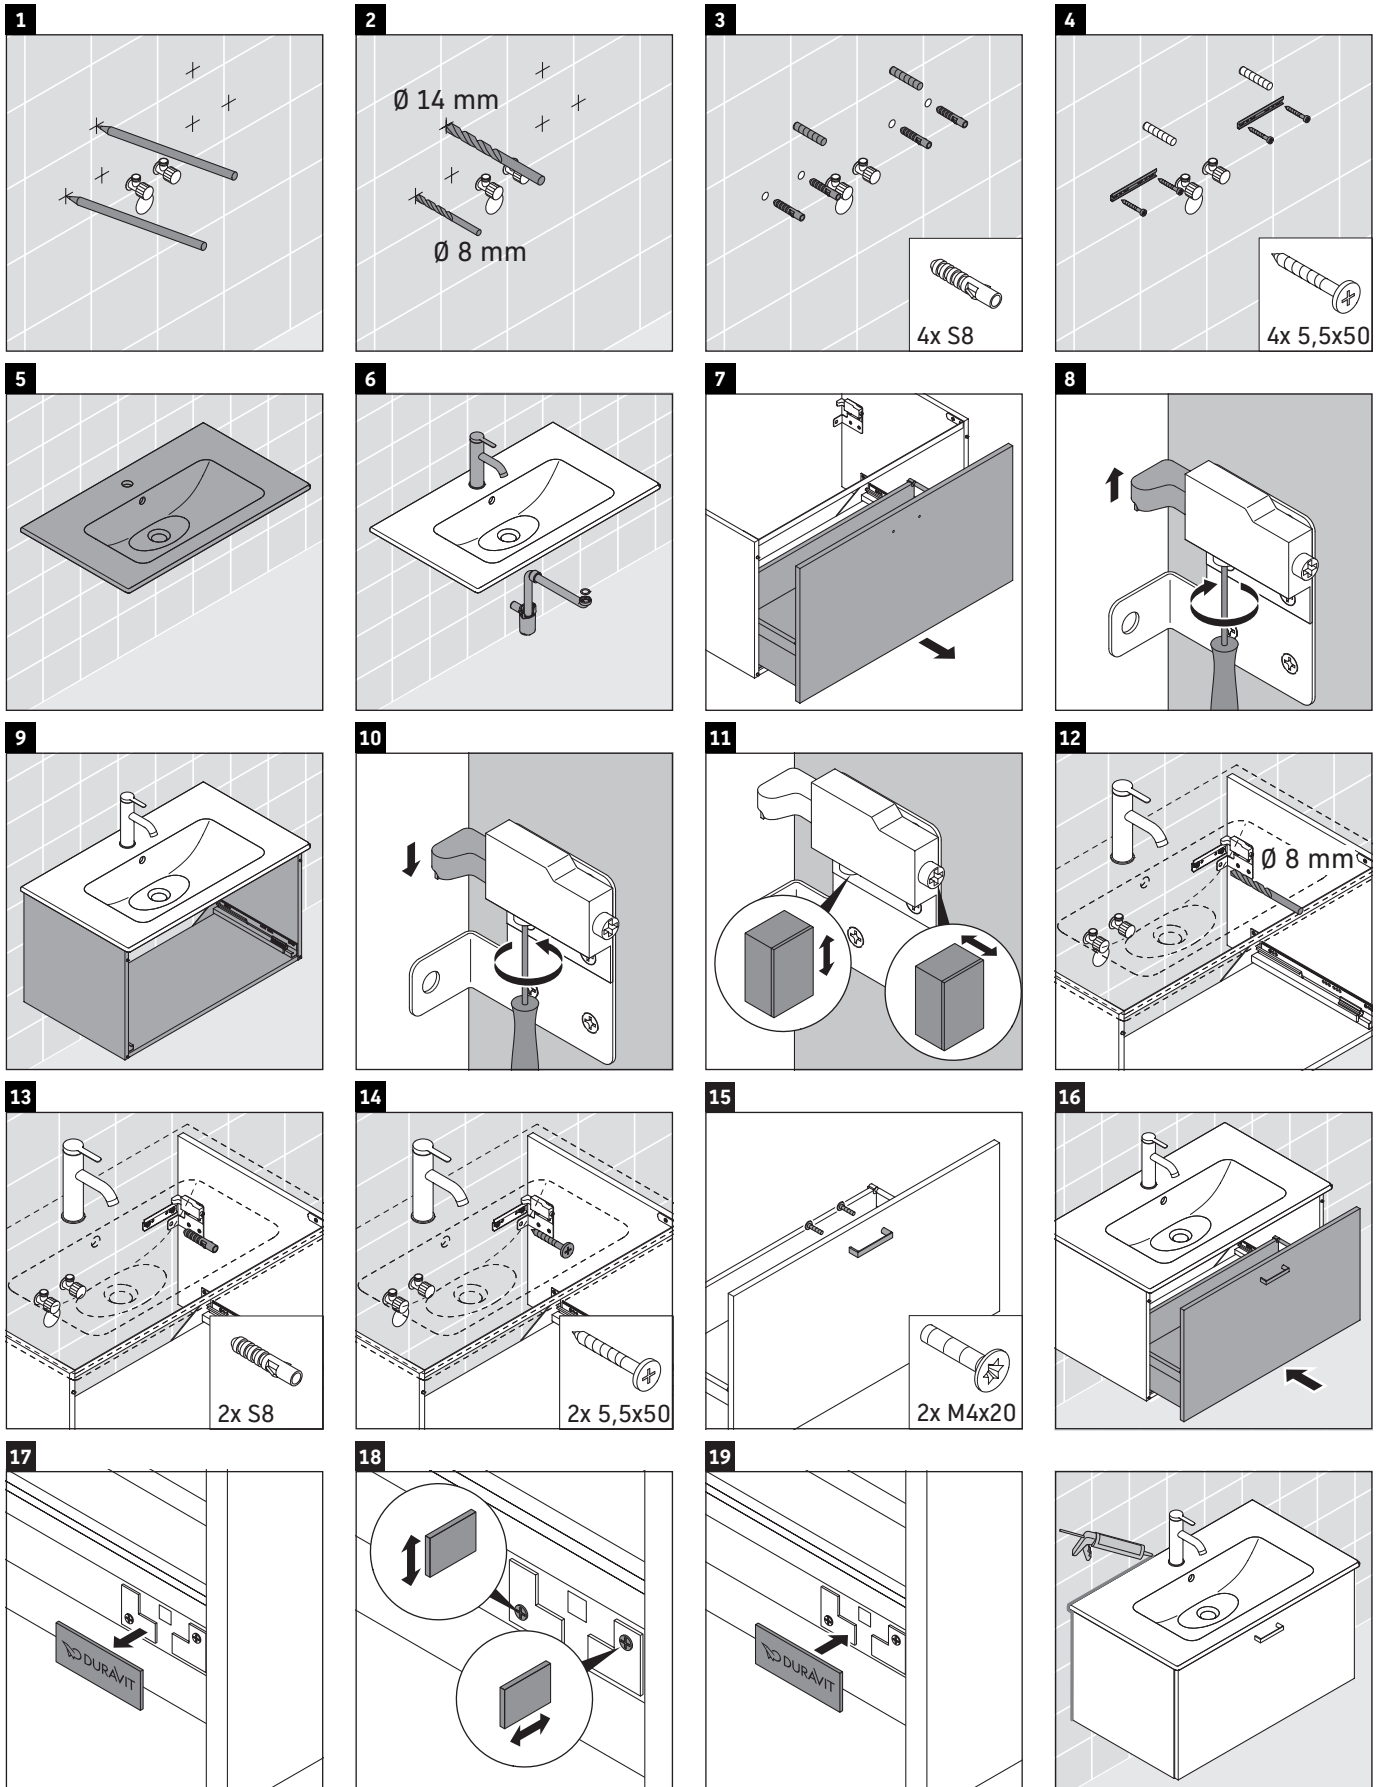

Order no. XB6030/19.01.1