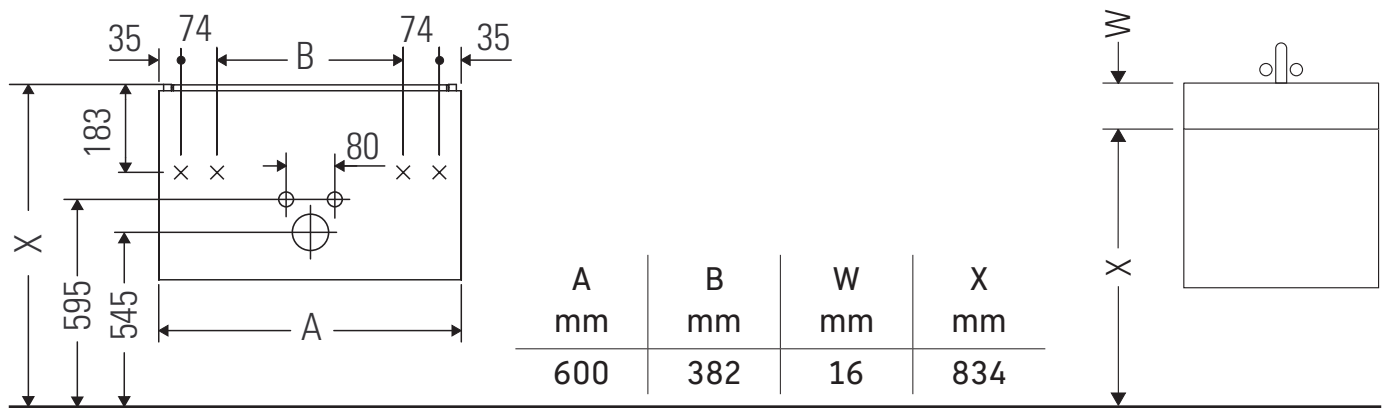

XBase

XB 6030

Mounting instructions

ME by Starck # 233663

Instructions for use

The bathroom furniture range complies with the standards and guidelines applicable at the time of delivery and is designed for use in bathrooms. Direct contact with water should be avoided, for example, when showering.