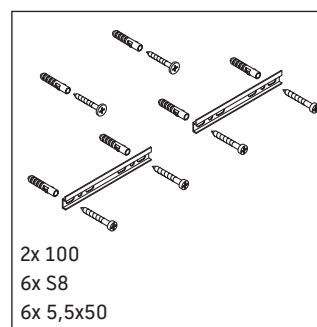

XBase

XB 6031

Mounting instructions

ME by Starck # 233683

Instructions for use

The bathroom furniture range complies with the standards and guidelines applicable at the time of delivery and is designed for use in bathrooms. Direct contact with water should be avoided, for example, when showering.