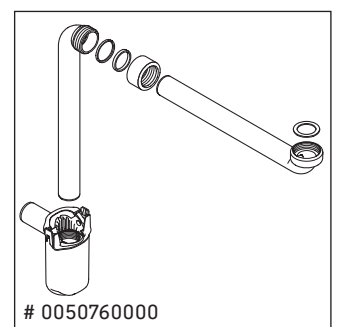

XBase

XB 6031

Mounting instructions

ME by Starck # 233683

Instructions for use

The bathroom furniture range complies with the standards and guidelines applicable at the time of delivery and is designed for use in bathrooms. Direct contact with water should be avoided, for example, when showering.