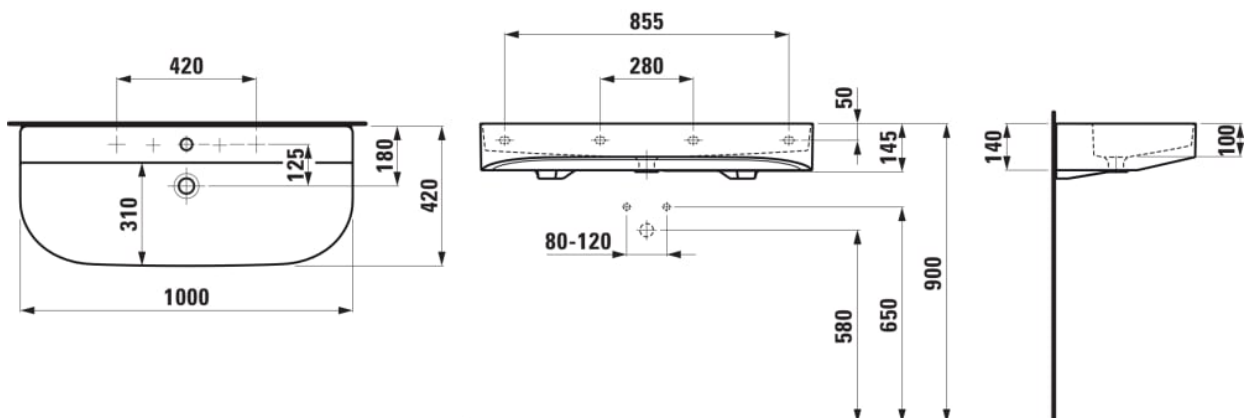

SONAR

Washbasin

DIMENSIONS

Length	1000 mm
Width	420 mm
Height	145 mm

COLOUR AND FINISH

<input type="checkbox"/>	000 White
--------------------------	-----------

OPTIONS

104 - one tap hole, centre

SPECIFICATION TEXT

Charge 104 – 1 centre tap hole

MOUNTING ACCESSORIES EXCLUDED

Design siphon with siphon cover DN 32 chrome, order no. 37498.0 Mounting set M10 x 140 mm, order no. 89988.2

Basin capacity (l) : 14

Bowl length (mm) : 310

Bowl position : Central

Bowl width (mm) : 100

Installation type : Wall-hung

Internal Shape : 1 - Round

Material : Saphirkeramik

Net weight (kg) : 21.5

Number of fixing points : 4

Shape : Round

Taphole configuration : 1 taphole in the middle

TECHNICAL DRAWINGS

COMPATIBLE WITH

Vanity unit, 2 doors,
matching washbasin
810347

H405484034...1

Open waste valve with
SaphirKeramik cover

H898188...0001