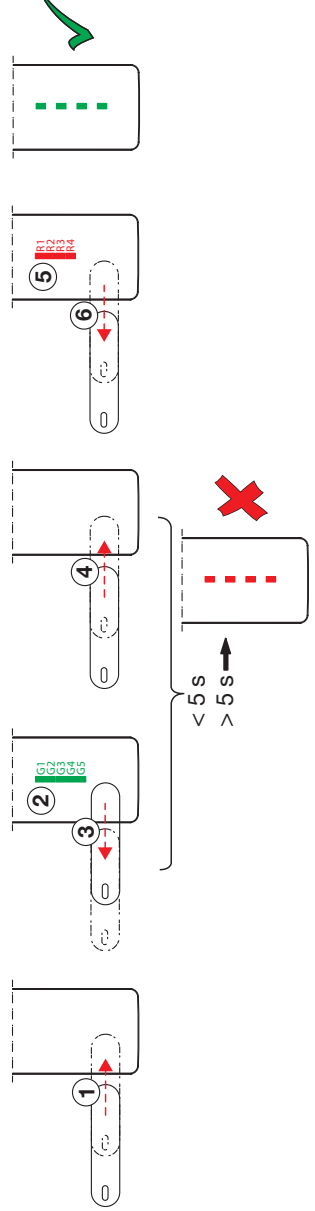

Example 2: Operation mode → FS = factory settings