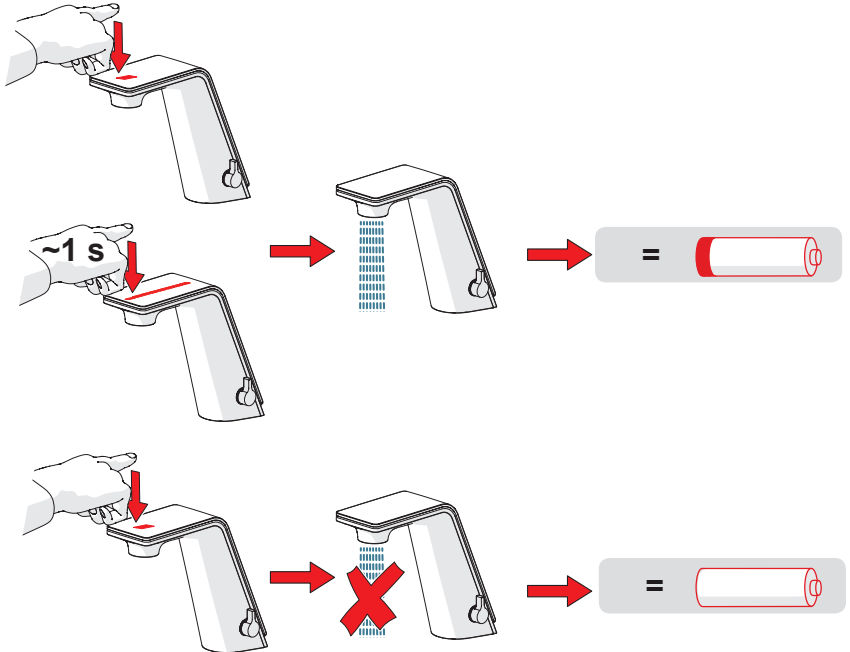

### Example 2: Operation mode → FS = factory settings

①

1

②

1

Lithium  
CR2450 3 V

④