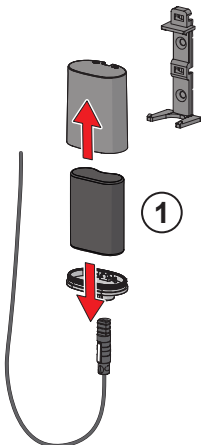

### Example 2: Operation mode → FS = factory settings

①

1

②

1

Lithium  
CR2450 3 V

④