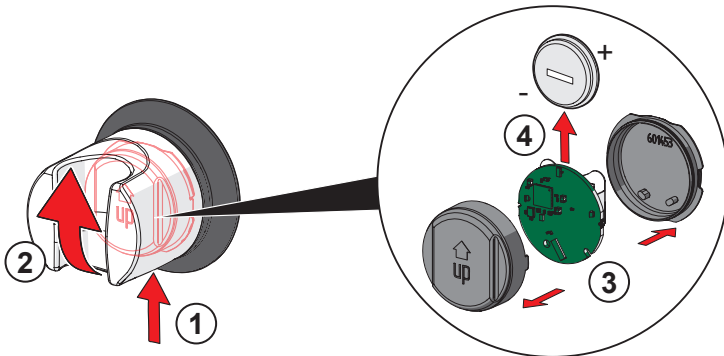

Lithium
CR2450 3 V

④

1 8712F

~1 s

~2 - 3 s

2