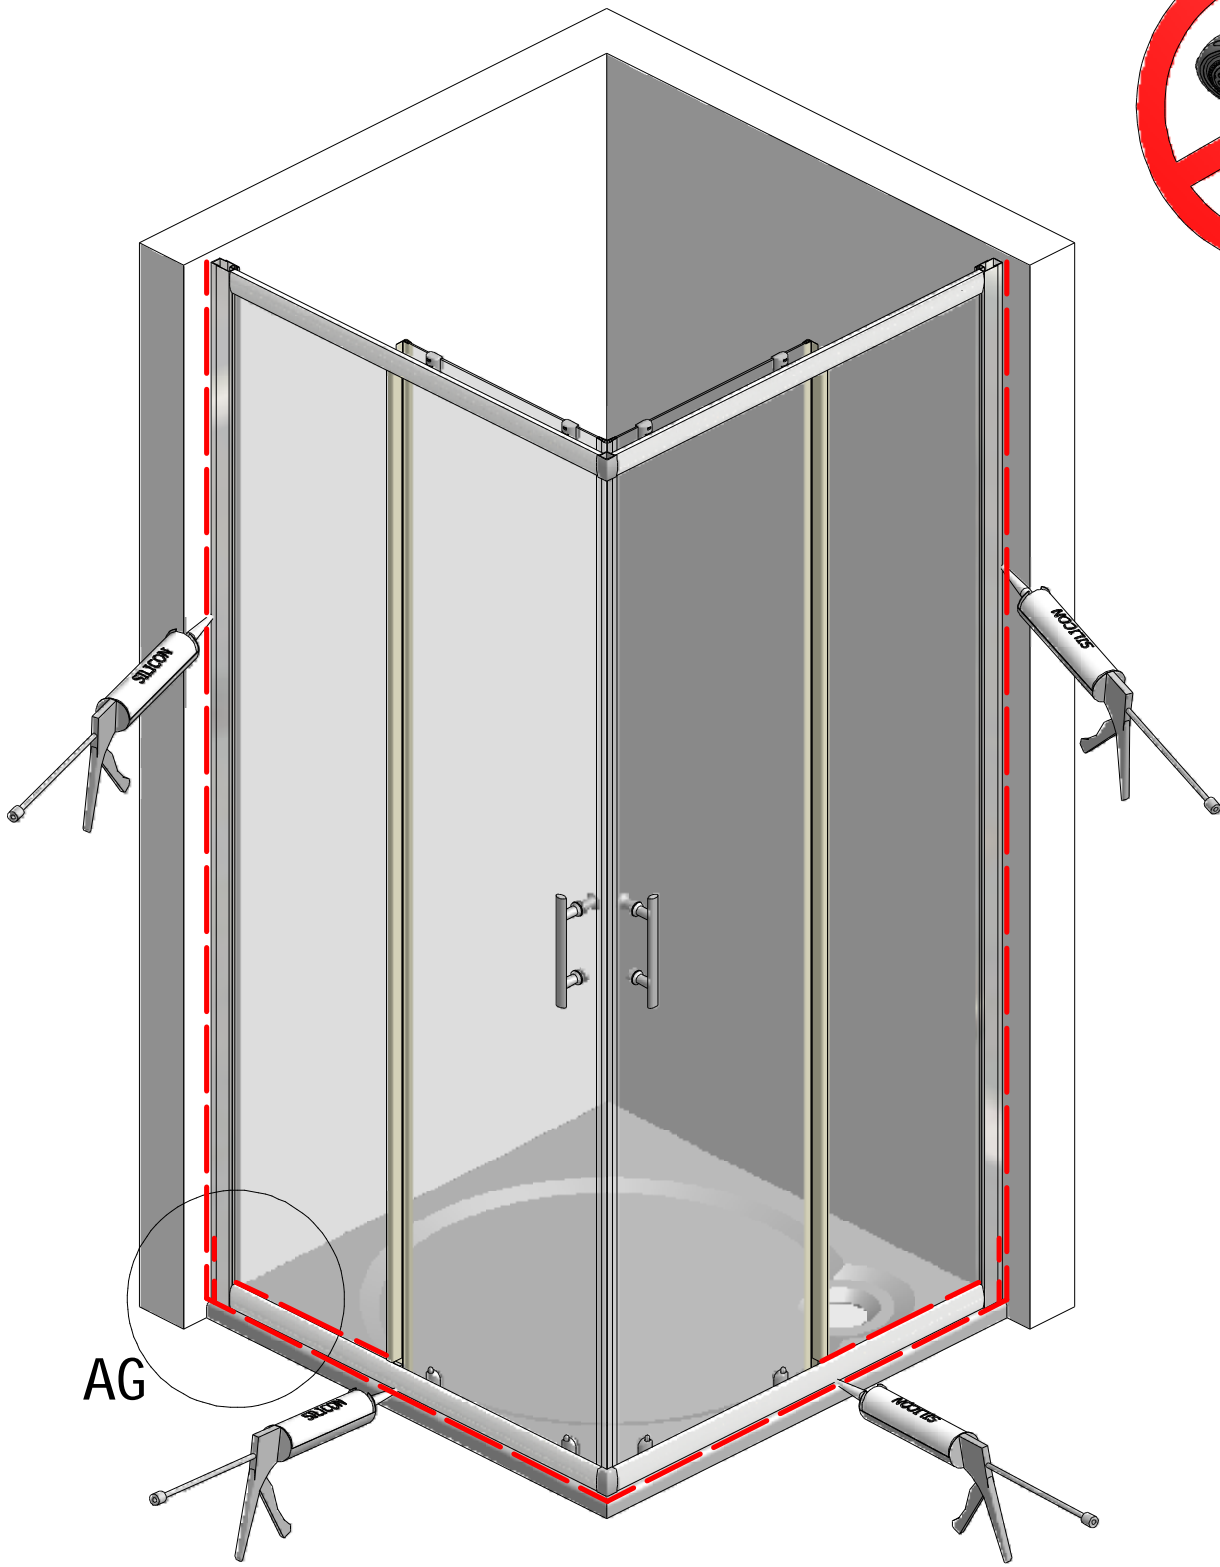

P111	800		P2829
	900		P2831
P112	800		P2830
	900		P2832

V89	800	matt glass	ND03-0448-00-04
		rauch glass	ND03-0448-00-14
		priting glass	ND03-0448-00-17
	900	matt glass	ND03-0451-00-04
		rauch glass	ND03-0451-00-14
		priting glass	ND03-0451-00-17
V90	800	matt glass	ND02-0624-00-04
		rauch glass	ND02-0624-00-14
		priting glass	ND02-0624-00-17
	900	matt glass	ND02-0625-00-04
		rauch glass	ND02-0625-00-14
		priting glass	ND02-0625-00-17